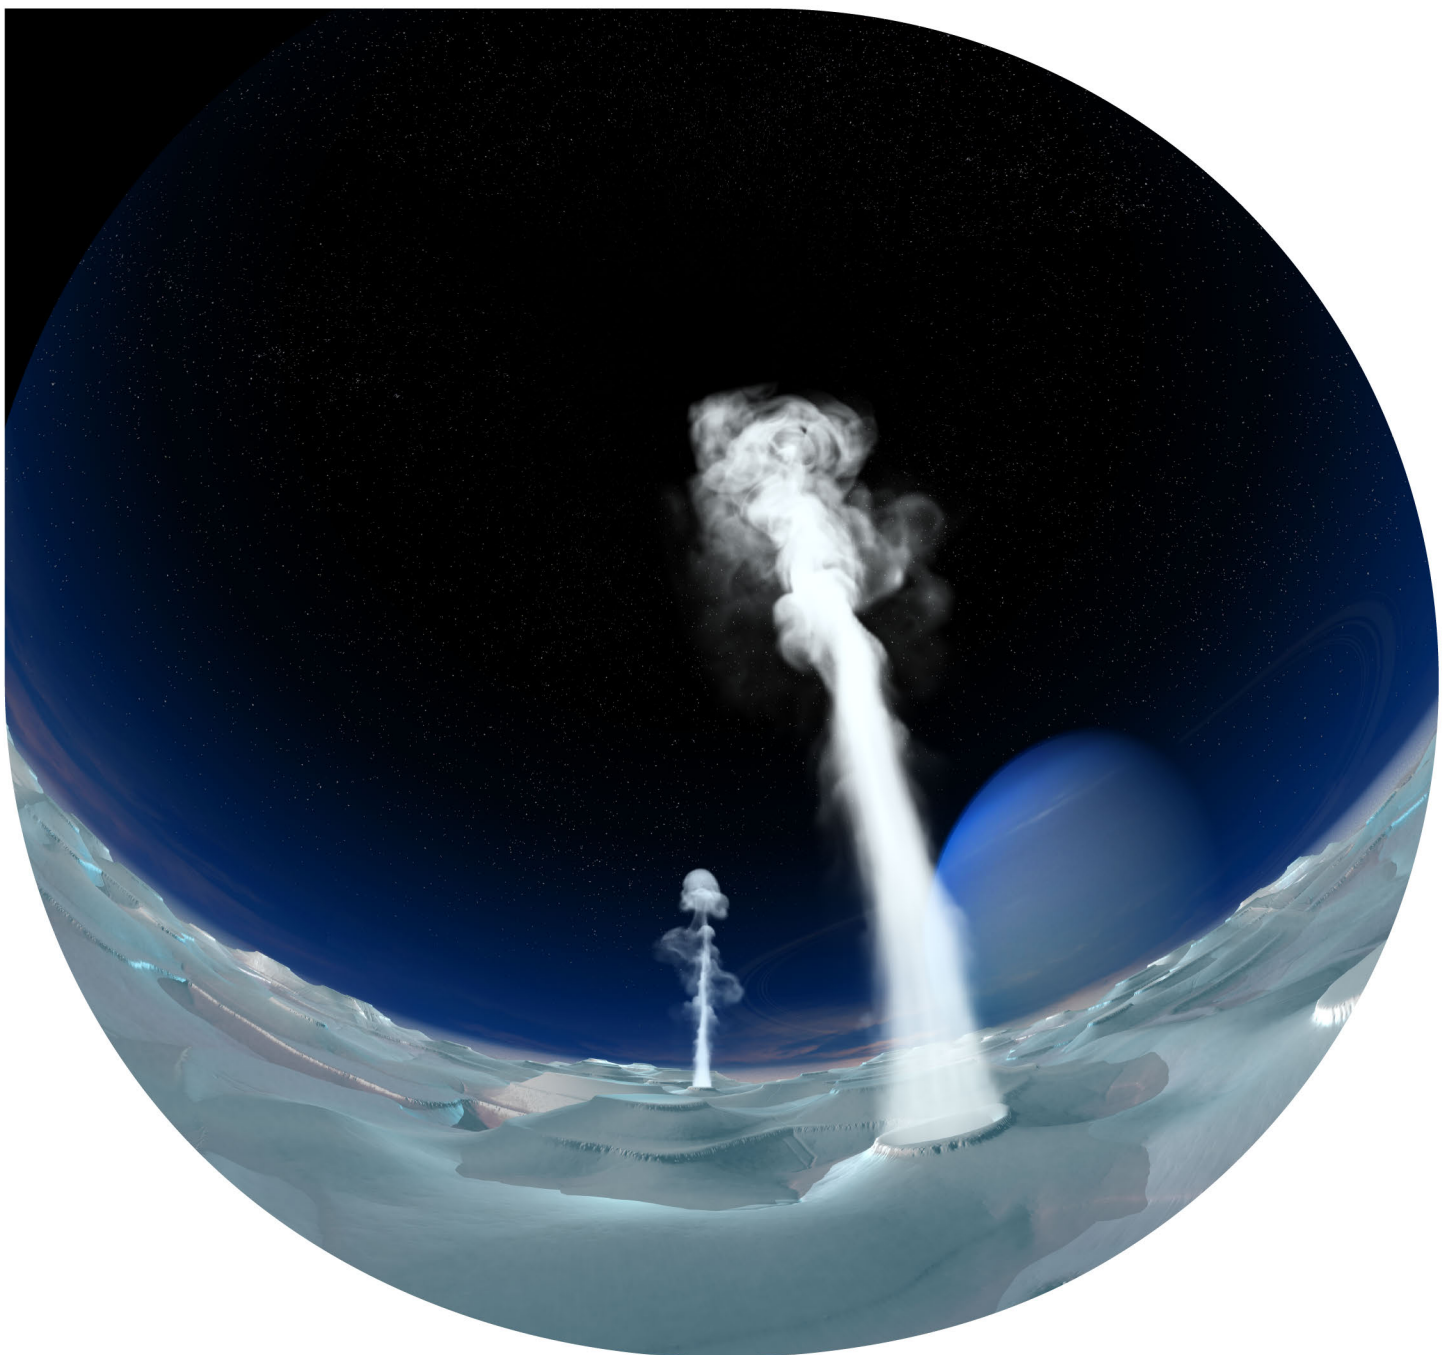

Voice : Peter Baker

Music : Sanyukta

© 2017 ANUSHI FULLDOME FILMS. ALL RIGHTS RESERVED.

BIZARRE MOONS

Moon is the most prominent & special companion in Earth's night sky. Our solar system now embodies 178 named moons around 8 planets. Even with the sparse amount, the Planets often overshadowed the moons in terms of size. As our Technology advanced these minor members of solar system displayed amazing aspects & facets beyond our wildest imagination. The Moons now outshine their stolid Parents in character. Join us for a tour of some of the most Frigid, Violent & absolutely Strange Worlds.