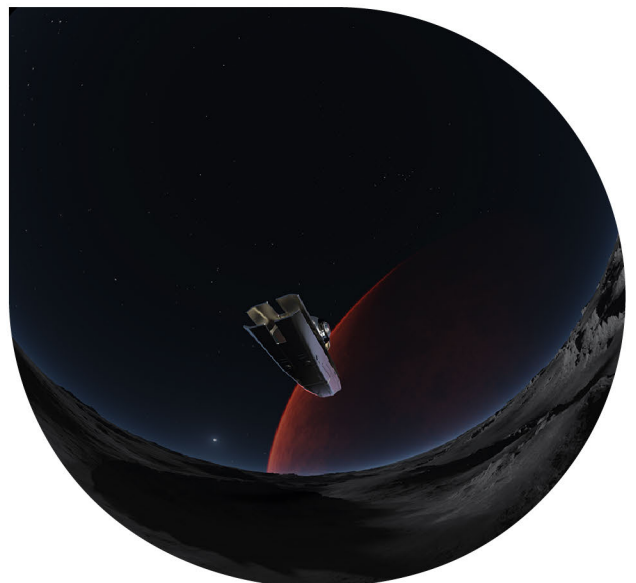

TECHNICAL SPECIFICATIONS

Duration:

9 min

Resolution

Upto 8K Fisheye/ Spherical Mirror

Audio

5.1 Surround Sound

(Separate channels available)

Narration Language

-