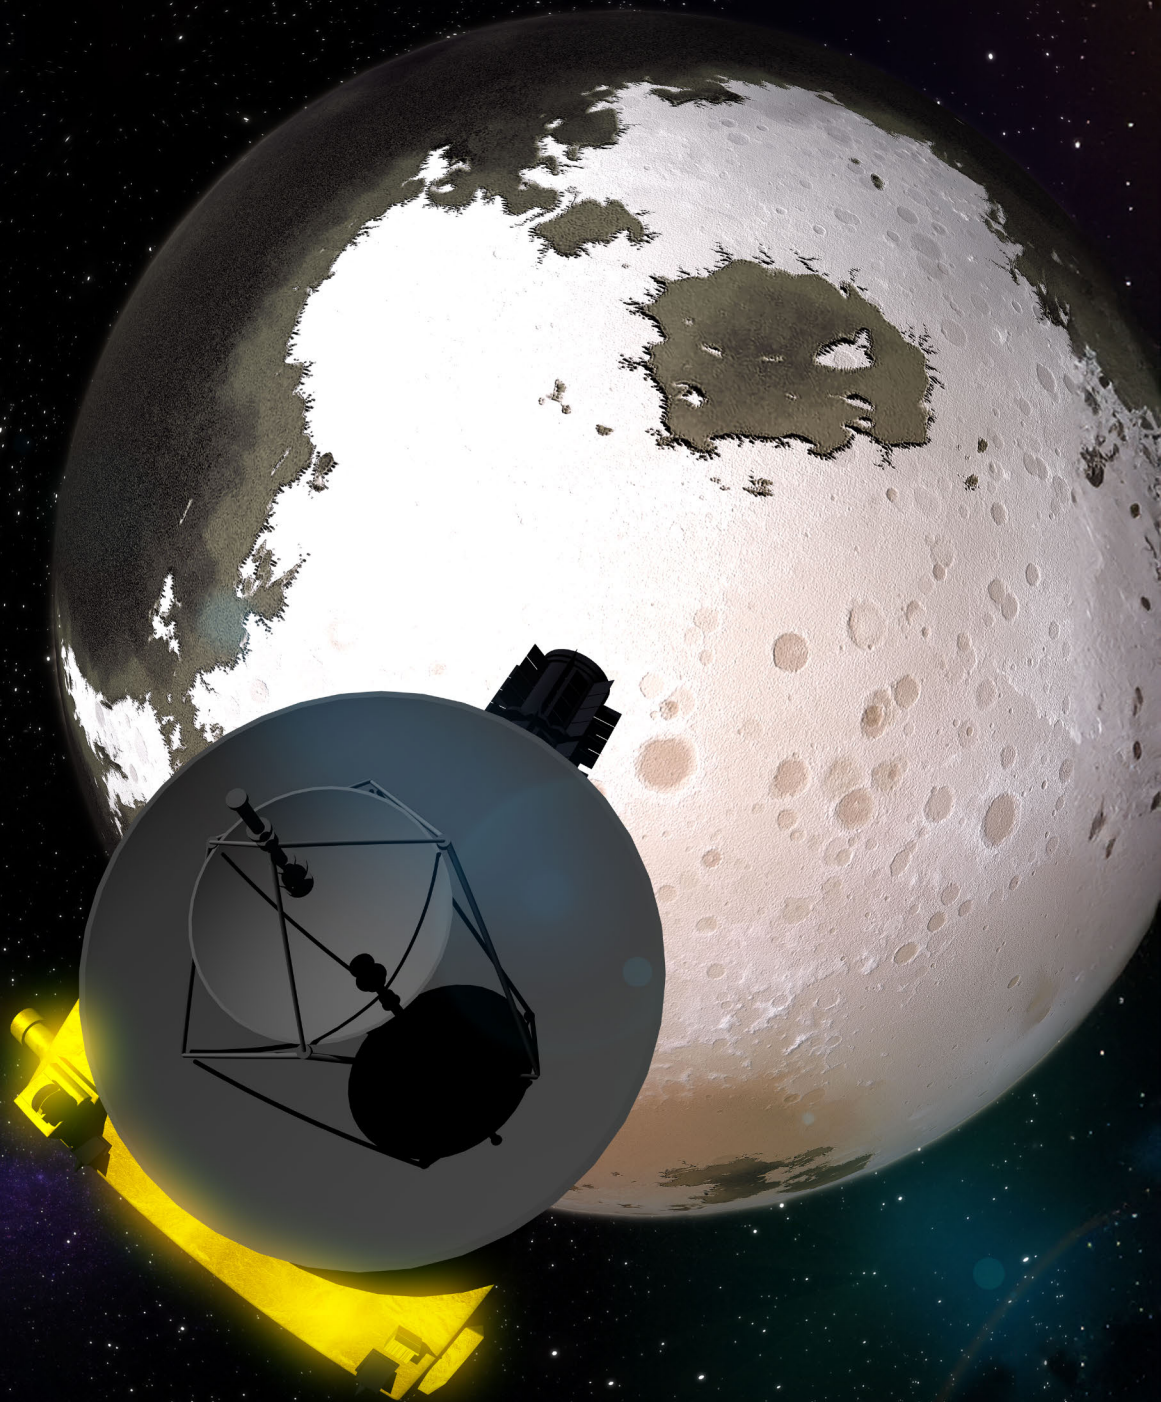

PURSUING THE DWARFS

Produced by : GAYUSHI FULLDOME FILMS

Direction : Shikhar Bhatnagar

Voice : Peter Baker

Music : Sanyukta