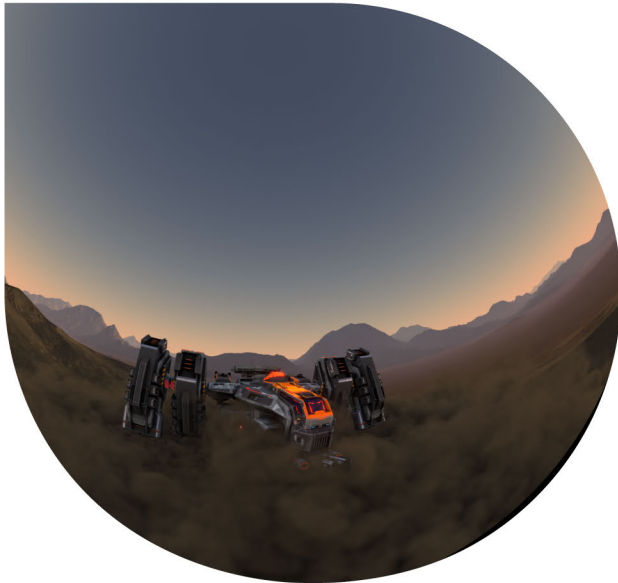

TECHNICAL SPECIFICATIONS

Duration:

9 min

Resolution

Upto 8K Fisheye/ Spherical Mirror

Audio

5.1 Surround Sound

(Separate channels available)

Narration Language

-